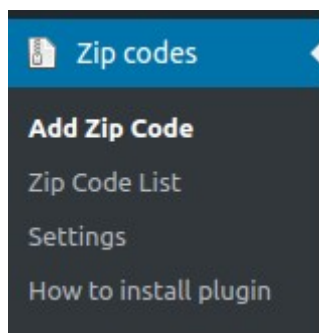

PHOENIIX

Documentation of Check Pincode

Installation of Check Pincode

Installation

1. Install Word Press from http://codex.wordpress.org/Installing_WordPress.
2. Upload via FTP: - Unzip the zip archive you have downloaded on your computer. Upload the folder to your server via FTP into the directory plugins on your Word press installation (wp-content → plugins).
3. Upload via Word press Admin: - Go to your WordPress admin panel, and then to Plugins. Click on "Add New" and then upload the zip file of the plugin using the "Upload Plugin" button you can find on top of the screen.
4. For the plugin to work as it should, Woo Commerce plugin has to be installed and enabled.

Activation

Once you have uploaded the plugin, activate your plugin in Plugins → Installed plugins. If it has been activated correctly, plugin control panel is available in the tab **Zip Codes** in Word Press dashboard.